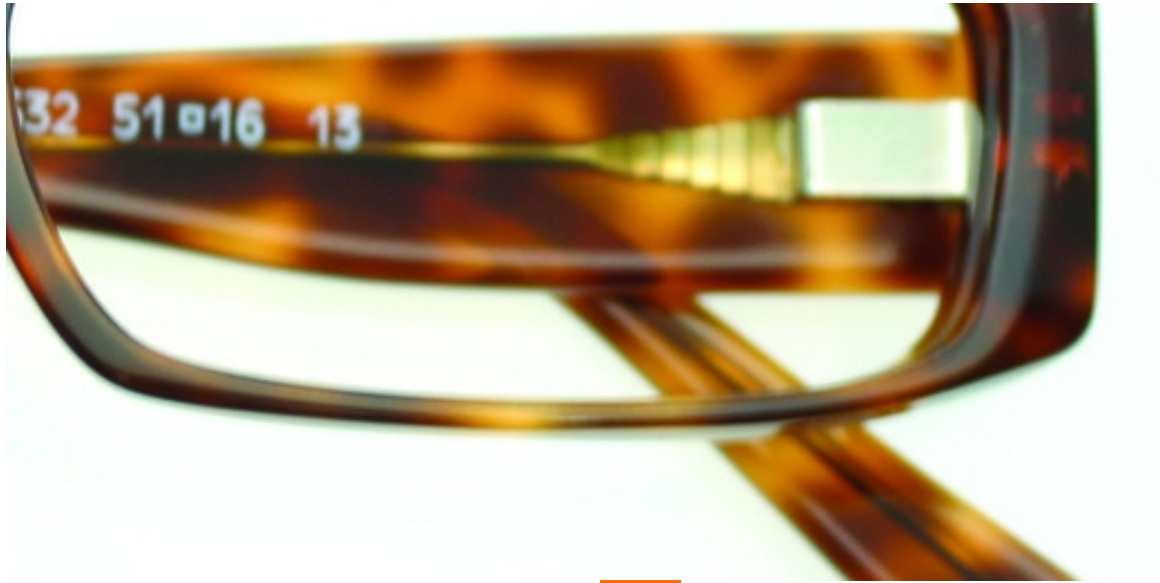

Modell Model	Größe Size	Scheibenhöhe Lens height	Bügelänge Temple length	Scharnier Hinge	Base Base
532	51□16	24mm	135mm	spring hinge (Sigma 4,6)	Base 5

C13 19 pcs. available

D18 25 pcs. available

D22 25 pcs. available