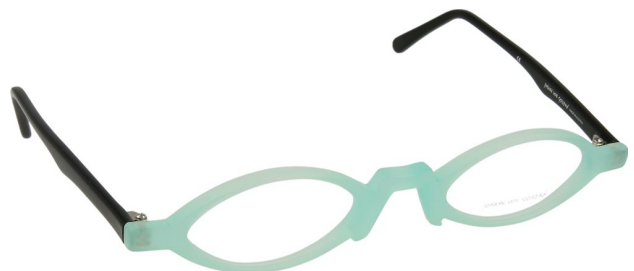

B83 19 pcs. available

B90 6 pcs. available